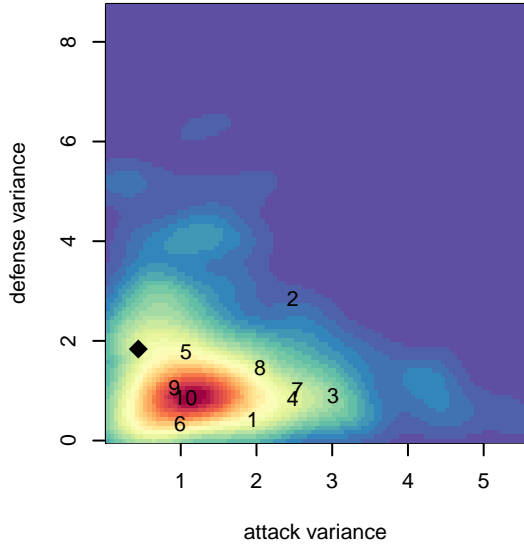

# GS Surf C G04

Greater Seattle Surf  
 Bothel, WA  
 G04 total strength=884  
 attack=1.25 defense=1.44  
 fall league = RCL G04 Div 4

alt names used:  
 GREATER SEATTLE SURF GS SURF G04C  
 GREATER SEATTLE SURF GS SURF G04C (\n  
 GS Surf G04 C

Venues played:  
 2017 Snohomish United Invit Gold  
 2017 Bigfoot Silver 2 U14  
 2017 RCL G04 Div 4

**GS Surf C G04**  
 Dots are actual minus expected GF (blue circles) and GA (red triangles).  
 Blue line is smoothed change in attack strength. Red is smoothed change in defense strength.

**attack and defense variance (black dot)  
relative to other teams  
and top 10 in region**

**attack and defense rating  
relative to others at age  
and all opponents in last 13 months**

**Performance relative to 13 month average**