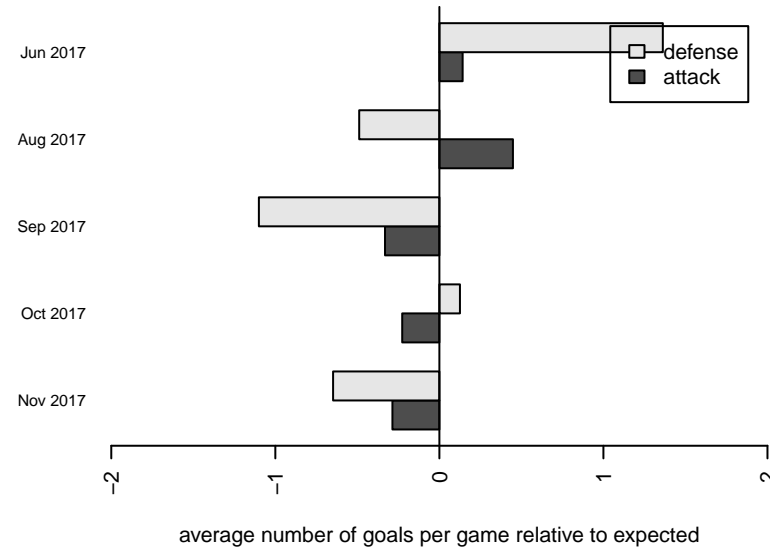

Performance relative to 13 month average