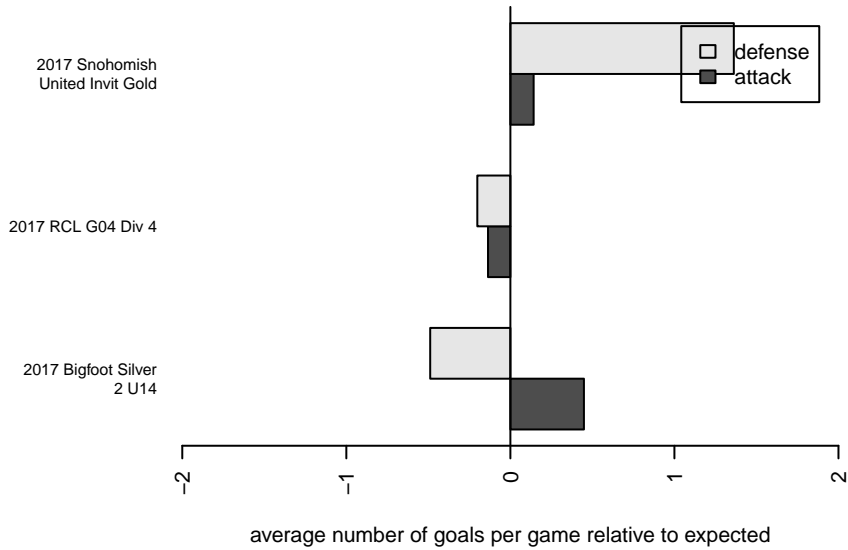

# GS Surf C G04

Greater Seattle Surf  
 Bothel, WA  
 G04 total strength=884  
 attack=1.25 defense=1.44  
 fall league = RCL G04 Div 4

alt names used:  
 GREATER SEATTLE SURF GS SURF G04C  
 GREATER SEATTLE SURF GS SURF G04C (\n  
 GS Surf G04 C

Venues played:  
 2017 Snohomish United Invit Gold  
 2017 Bigfoot Silver 2 U14  
 2017 RCL G04 Div 4

**GS Surf C G04**  
 Dots are actual minus expected GF (blue circles) and GA (red triangles).  
 Blue line is smoothed change in attack strength. Red is smoothed change in defense strength.

**attack and defense variance (black dot)  
relative to other teams  
and top 10 in region**

**attack and defense rating  
relative to others at age  
and all opponents in last 13 months**

**Performance relative to 13 month average**