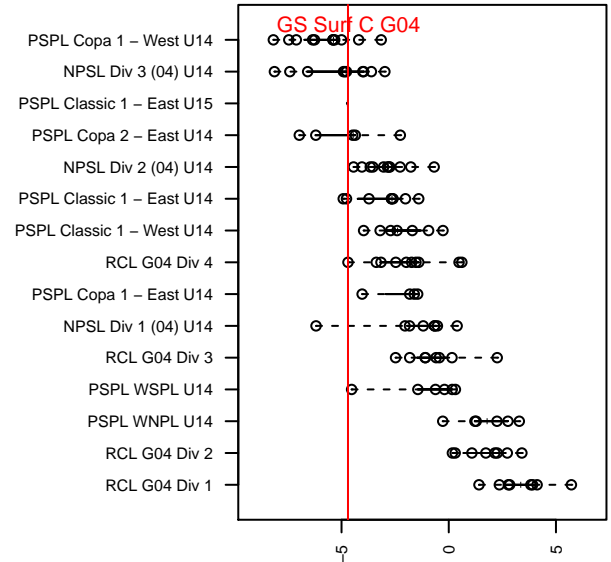

# GS Surf C G04

Greater Seattle Surf  
 Bothel, WA  
 G04 total strength=884  
 attack=1.25 defense=1.44  
 fall league = RCL G04 Div 4

alt names used:  
 GREATER SEATTLE SURF GS SURF G04C  
 GREATER SEATTLE SURF GS SURF G04C (\n  
 GS Surf G04 C

Venues played:  
 2017 Snohomish United Invit Gold  
 2017 Bigfoot Silver 2 U14  
 2017 RCL G04 Div 4

**GS Surf C G04**  
 Dots are actual minus expected GF (blue circles) and GA (red triangles).  
 Blue line is smoothed change in attack strength. Red is smoothed change in defense strength.

**attack and defense variance (black dot)  
relative to other teams  
and top 10 in region**

**attack and defense rating  
relative to others at age  
and all opponents in last 13 months**

**Performance relative to 13 month average**