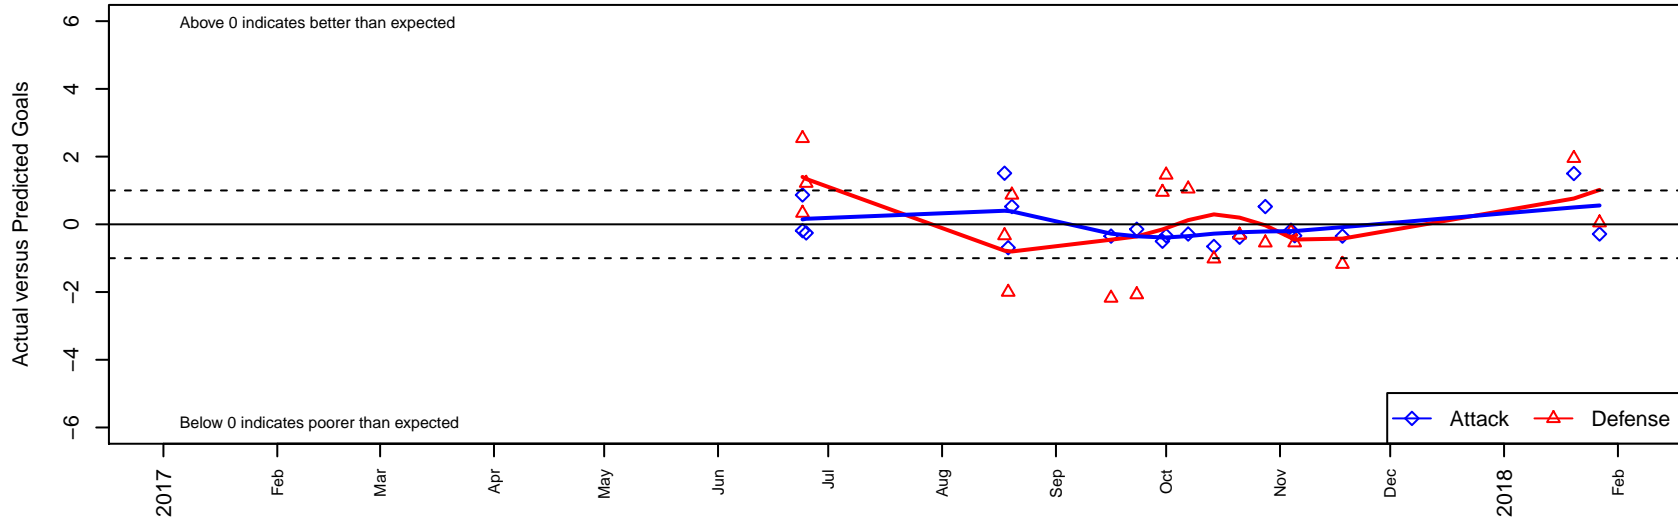

# GS Surf C G04

Greater Seattle Surf  
 Bothel, WA  
 G04 total strength=884  
 attack=1.25 defense=1.44  
 fall league = RCL G04 Div 4

alt names used:  
 GREATER SEATTLE SURF GS SURF G04C  
 GREATER SEATTLE SURF GS SURF G04C (\n  
 GS Surf G04 C

Venues played:  
 2017 Snohomish United Invit Gold  
 2017 Bigfoot Silver 2 U14  
 2017 RCL G04 Div 4

**GS Surf C G04**  
 Dots are actual minus expected GF (blue circles) and GA (red triangles).  
 Blue line is smoothed change in attack strength. Red is smoothed change in defense strength.

**attack and defense variance (black dot)  
relative to other teams  
and top 10 in region**

**attack and defense rating  
relative to others at age  
and all opponents in last 13 months**

**Performance relative to 13 month average**